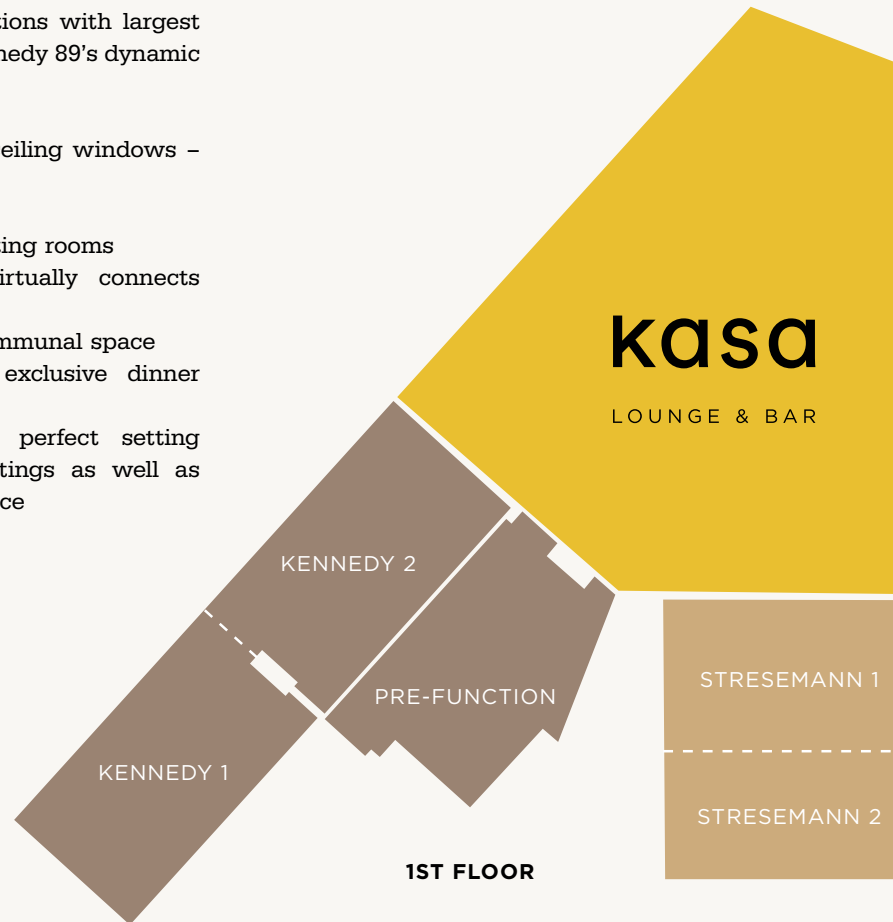

COME TOGETHER

Four meeting rooms, 2x2 connection options with largest space of 71 sq m. Come together into Kennedy 89's dynamic event spaces.

- Natural light flooding through floor-to-ceiling windows – can be blacked-out completely
- High ceiling
- Coffee machines and fridges in all meeting rooms
- Integrated audiovisual technology virtually connects all meeting spaces
- Pre and post function area provides communal space
- Meeting rooms can transform into exclusive dinner event settings
- Selected signature suites offer the perfect setting for breakout sessions, executive meetings as well as extraordinary networking or dinner space

NAME	HEIGHT IN M	SQ M	THEATRE	BLOCK	CLASSROOM COLLEGE STYLE	BANQUET	RECEPTION
KENNEDY 1	2.9	35.4	20	14	15	16	32
KENNEDY 2	2.9	35.4	20	14	15	16	32
KENNEDY 1+2	2.9	70.8	40	28 (2 blocks)	30	32	60
PRE-FUNCTION	2.9	44.0	-	-	-	-	35
STRESEMANN 1	2.9	27.1	18	12	15	16	25
STRESEMANN 2	2.9	23.1	12	12	10	16	20
STRESEMANN 1+2	2.9	50.2	35	16	30	32	45

*capacities calculated without speaker

Make sure to contact us to learn everything about our maximum capacity levels