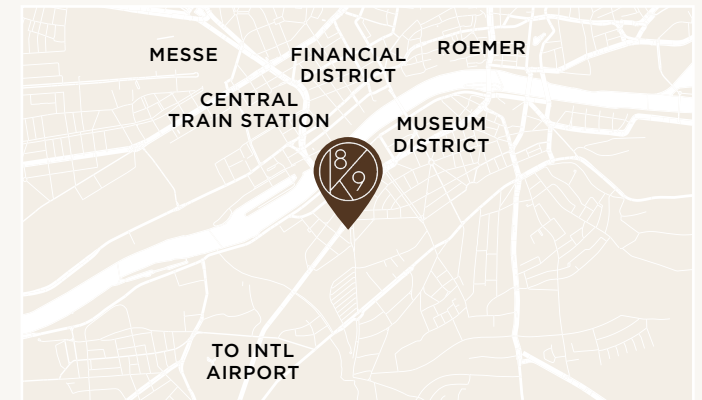

KENNEDY 89'S PRIME LOCATION AND ITS VIBRANT NEIGHBOURHOOD